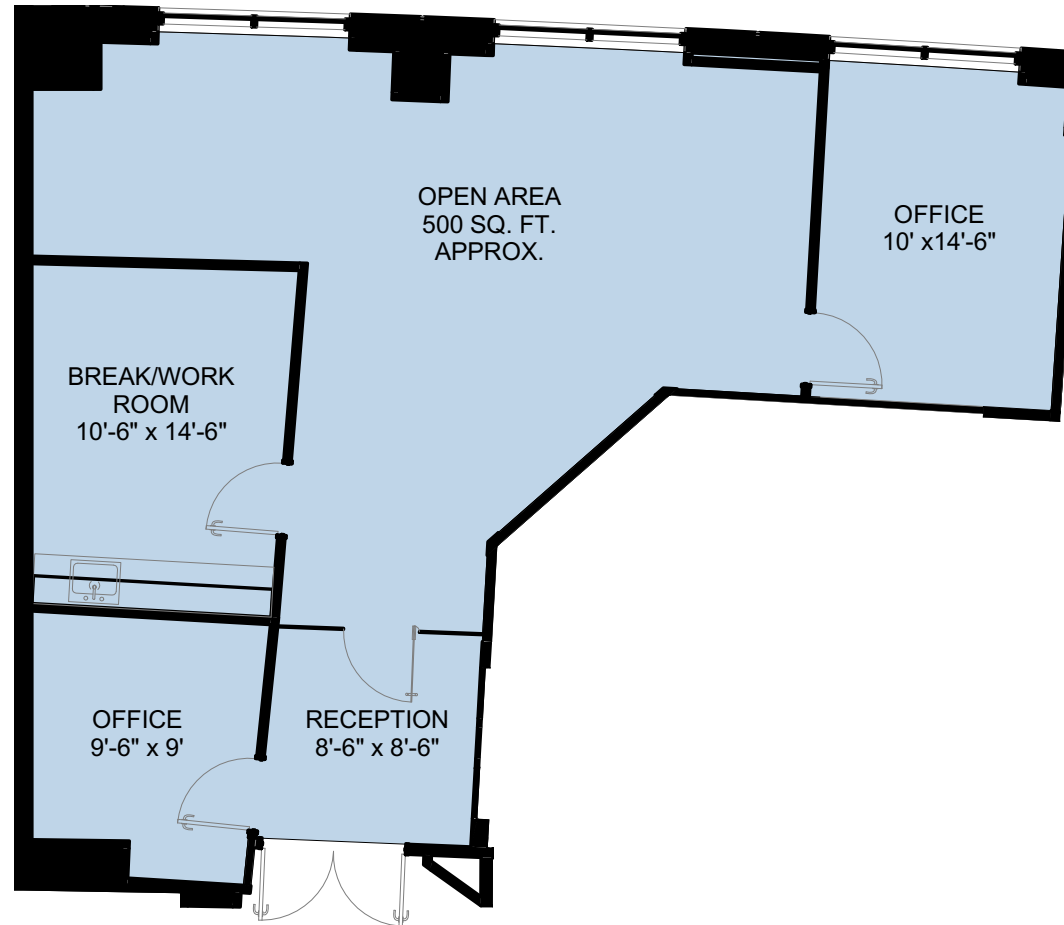

ROOM SIZES ARE APPROXIMATE

SUITE 95  
1,219 RSF