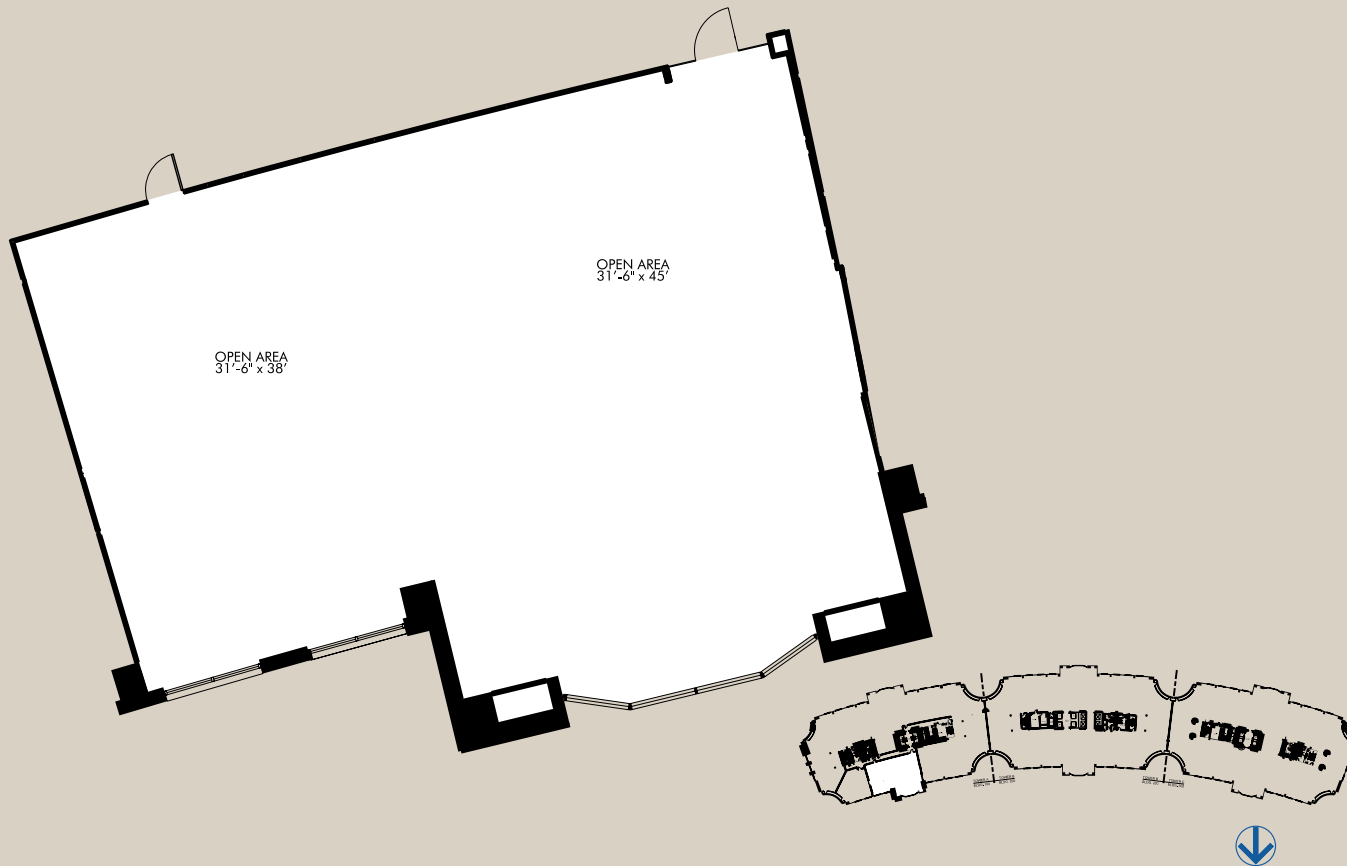

SPACE AVAILABLE

FLOOR PLAN

BLDG 100

12TH FLOOR

SUITE 1250

4,625 RSF

ROOM SIZES ARE APPROXIMATE

THE CRESCENT