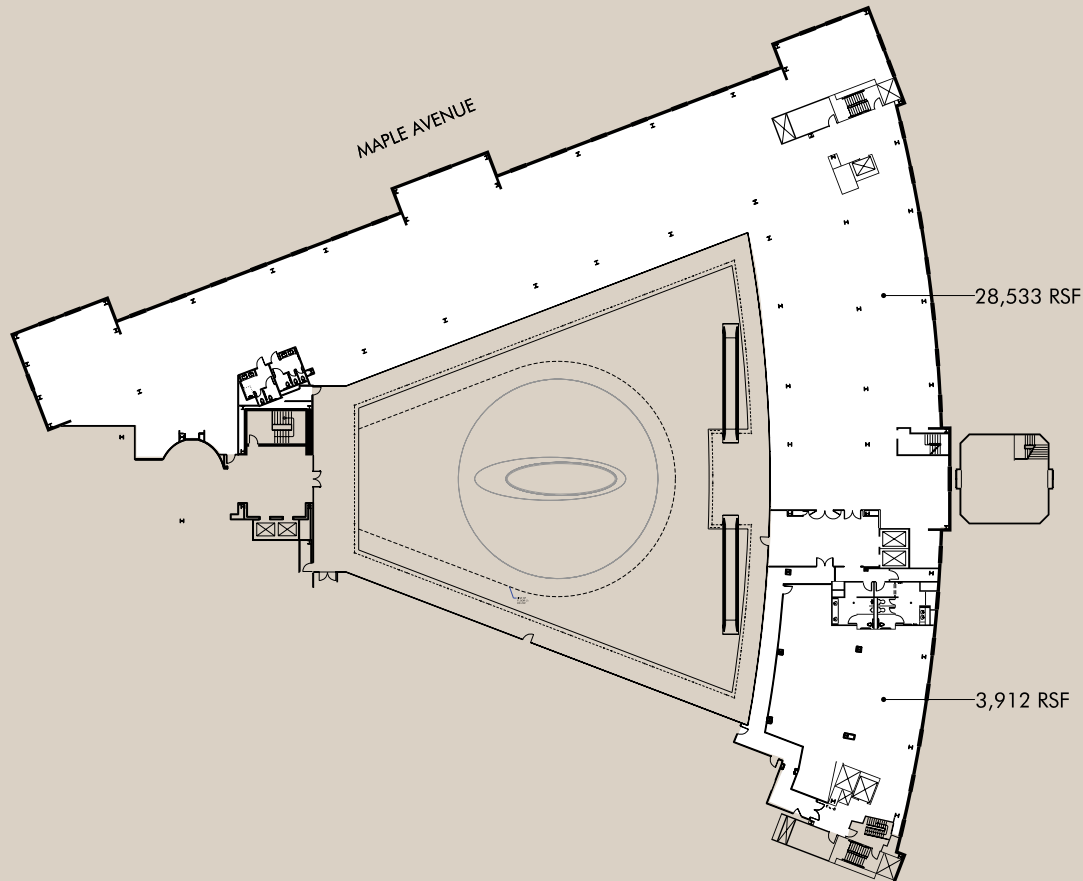

SPACE AVAILABLE

FLOOR PLAN

BLDG 500

3RD FLOOR

SUITE 300

32,445 RSF

ROOM SIZES ARE APPROXIMATE

THE CRESCENT
Dallas, Texas 75201