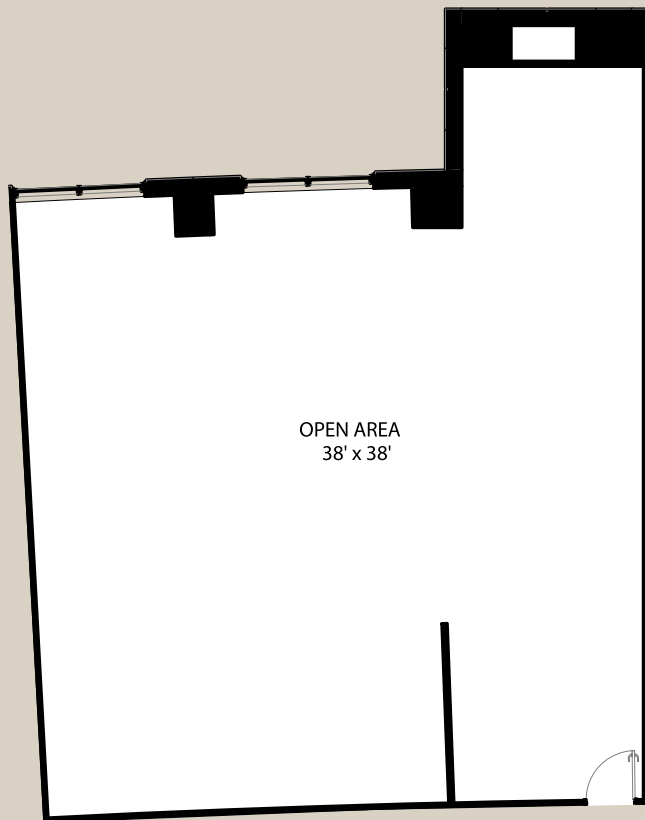

# SPACE AVAILABLE

## FLOOR PLAN

BLDG 200

8<sup>TH</sup> FLOOR

SUITE 820

1,799 RSF

ROOM SIZES ARE APPROXIMATE