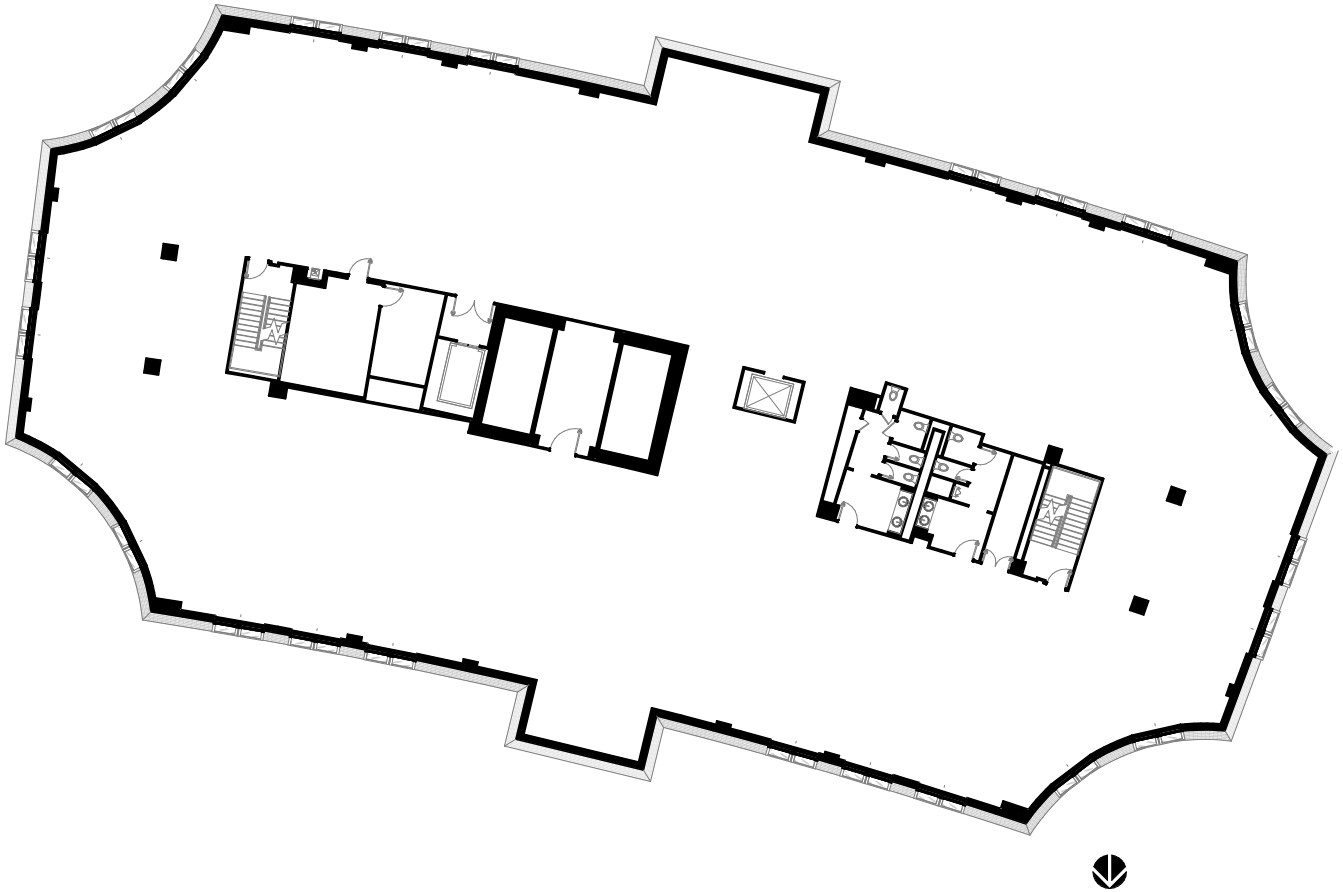

THE CRESCENT

AVAILABLE SPACE

BLDG 300

18THFLOOR

SUITE 1800

17,000 RSF

ROOM SIZES ARE APPROXIMATE

Full floor opportunity

Top 18th floor panoramic views

12' finished ceiling height

White box, shell condition

Build to suit

CONTACT

Tony Click
214.880.4766
tclick@crescent.com

200 Crescent Court
Suite 250
Dallas TX 75201

thecrescent.com